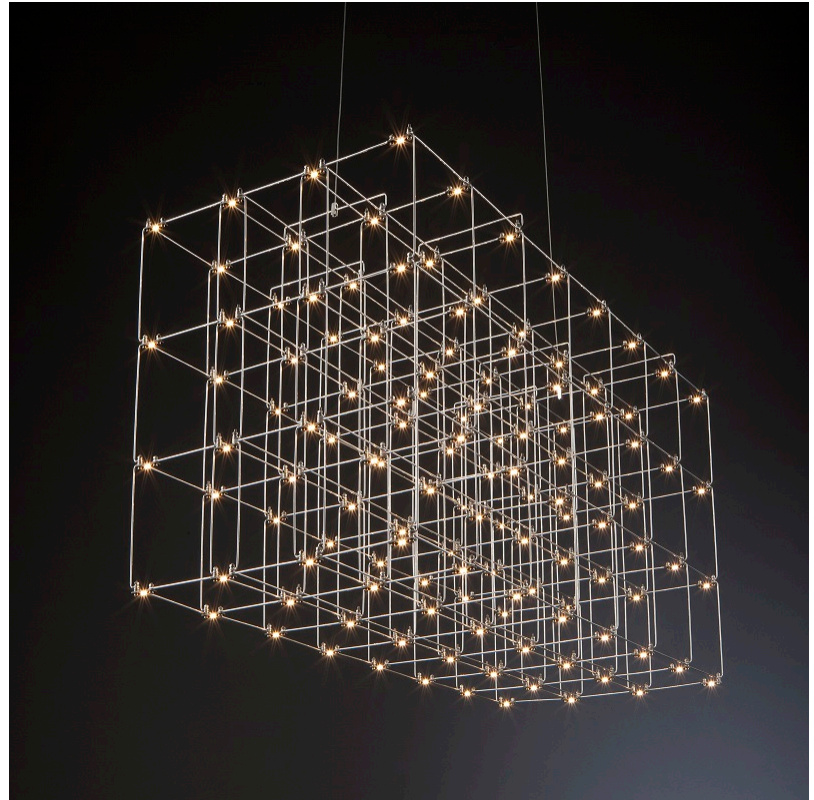

COSMOS SQUARE SUSPENSION

D101944-

base number   LED   Color   Finish
Dimming   Temperature   Options

1. To build a product code in our configurator select the specify button on the base model # product page
2. To build a manual product code on this datasheet choose from the options listed below in blue font and add the suffix to the base model #

GENERAL

Series: Cosmos Square
Brand: Quasar
Division: Design
Mounting Type: Suspension
Mounting Location: Ceiling
Subcategory: Ambient

PHYSICAL

Shape: Square
Length (mm): 1000
Length (in): 39 ³/₈
Width (mm): 1000
Width (in): 39 ³/₈
Height (mm): 850
Height (in): 33 ⁷/₁₆
Max. Overall Height (mm): 2850
Max. Overall Height (in): 112 ³/₁₆
Light Distribution: Omnidirectional
Weight (kg): 24
Weight (lbs): 52.91
[Fixture Finish: NIC / BRA / BBR](#)
Fixture Material: Metal
Cable Details: 2000mm Cable
Upon Request: Custom Sizes Optional Dowlight upon request

ELECTRICAL

Lamp Type: LED
Input Wattage (W): 328.8
[Dimming: 0-10V Dimming / Phase Dimming (120Vac Only)](#)
Driver Included: Yes
Driver Location: Integrated
Driver Type: Constant Voltage - Universal
Driver Class: Class 2
Input Voltage (V): 120 - 277
Output Voltage (V): 12

LED

Number of LEDs: 548
[Color Temperature (°K): 2400 / 2800](#)
Max. Delivered Lumen (lm): 16440 (2800K)
CRI: >90 CRI
Lamp Life (hrs): 50000

OPTICAL

RATINGS AND CERTIFICATIONS

Certified By: Certified for North American Standards
IP rating: IP20