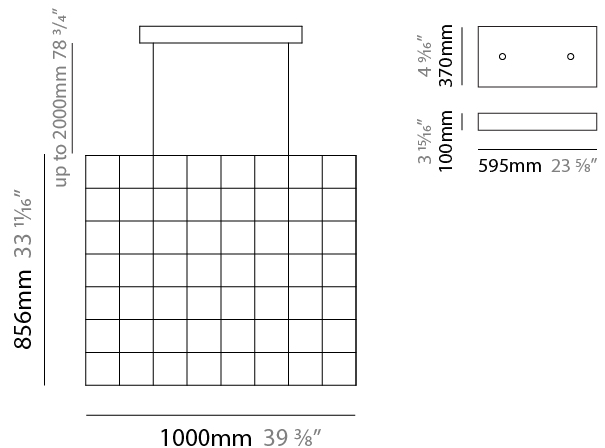

COSMOS SQUARE SUSPENSION

D101944-

base number   LED   Color   Finish
Dimming   Temperature   Options

1. To build a product code in our configurator select the specify button on the base model # product page
2. To build a manual product code on this datasheet choose from the options listed below in blue font and add the suffix to the base model #

GENERAL

Series: Cosmos Square
Brand: Quasar
Division: Design
Mounting Type: Suspension
Mounting Location: Ceiling
Subcategory: Ambient

PHYSICAL

Shape: Square
Length (mm): 1000
Length (in): 39 ³/₈
Width (mm): 1000
Width (in): 39 ³/₈
Height (mm): 850
Height (in): 33 ⁷/₁₆
Max. Overall Height (mm): 2850
Max. Overall Height (in): 112 ³/₁₆
Light Distribution: Omnidirectional
Weight (kg): 24
Weight (lbs): 52.91
[Fixture Finish: NIC / BRA / BBR](#)
Fixture Material: Metal
Cable Details: 2000mm Cable
Upon Request: Custom Sizes Optional Dowlight upon request

ELECTRICAL

Lamp Type: LED
Input Wattage (W): 328.8
[Dimming: 0-10V Dimming / Phase Dimming (120Vac Only)](#)
Driver Included: Yes
Driver Location: Integrated
Driver Type: Constant Voltage - Universal
Driver Class: Class 2
Input Voltage (V): 120 - 277
Output Voltage (V): 12

LED

Number of LEDs: 548
[Color Temperature (°K): 2400 / 2800](#)
Max. Delivered Lumen (lm): 16440 (2800K)
CRI: >90 CRI
Lamp Life (hrs): 50000

OPTICAL

RATINGS AND CERTIFICATIONS

Certified By: Certified for North American Standards
IP rating: IP20